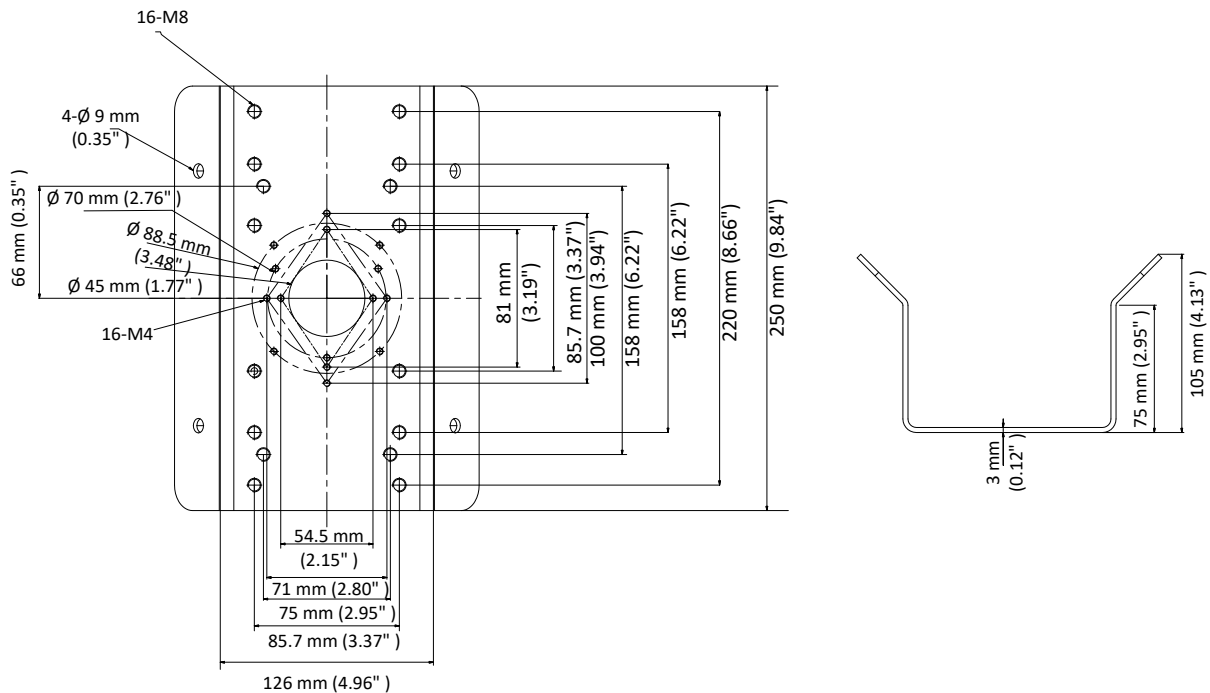

### Corner Mount

#### Dimension

#### Parameter

Model	DS-1276ZJ-SUS
Parameters	Corner Mount
Appearance	Hikvision White
Material	Stainless Steel
Dimension	126 mm × 105 mm × 250 mm (4.96" × 4.13" × 9.84")
Weight	1990 g (4.39 lb.)

#### Note

- The mount should be installed on the flat surface.
- The waterproof rubber is necessary for the outdoor application.
- The wall must be capable of supporting at least 3 times as much as the total weight of the camera, and the mount.
- The mount's maximum load capacity is 10 kg (22 lb.).